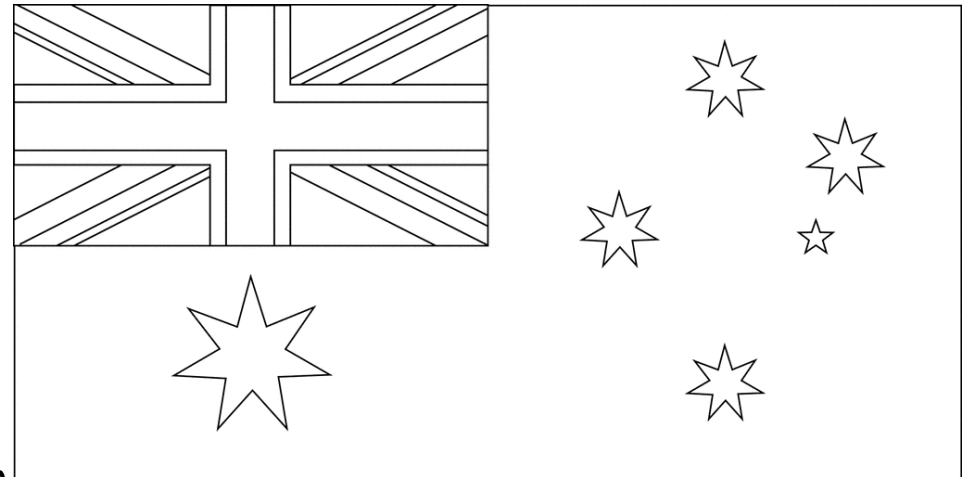

G'Day Mate! Learn about Australia with The Global Corner.

Color the six states and two territories.

Australia's flag has a Union Jack in the upper left corner, the Southern Cross constellation on the right side, and the Commonwealth star on the lower left. The background is navy blue.