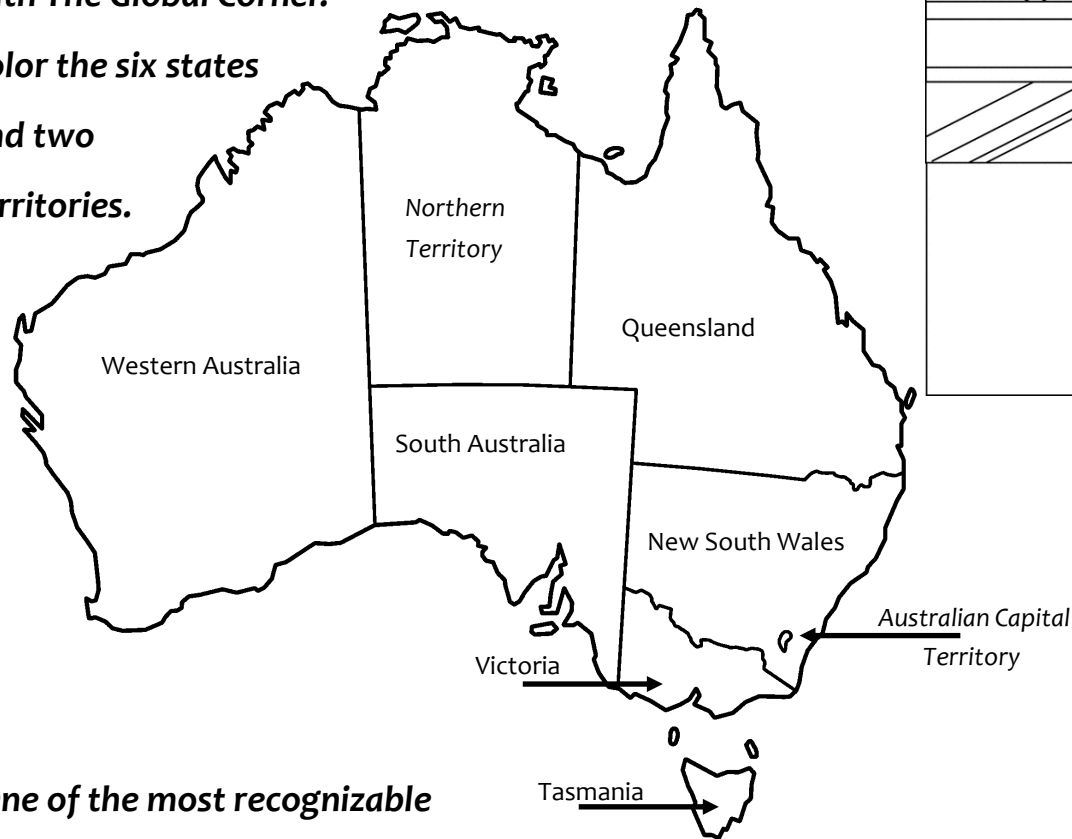

G'Day Mate! Learn about Australia with The Global Corner.

Color the six states and two territories.

Australia's flag has a Union Jack in the upper left corner, the Southern Cross constellation on the right side, and the Commonwealth star on the lower left. The background is navy blue.

One of the most recognizable buildings in the world is the Sydney Opera House. It was designed by Danish architect, Jørn Utzon who won a world-wide design competition in 1957.

Sometimes brilliant digital pictures are projected onto the white tiled roof. Check out Vivid Sydney!

Learn more about the Land Down Under at www.theglobalcorner.org