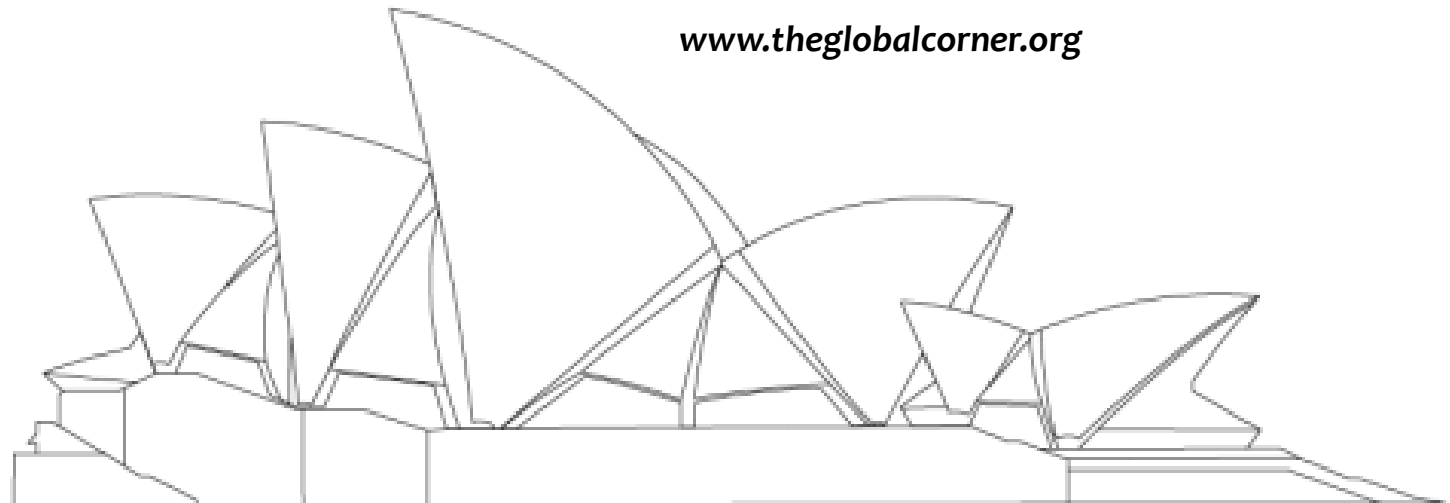

G'Day Mate! Learn about Australia with The Global Corner.

Color the six states and two territories.

Australia's flag has a Union Jack in the upper left corner, the Southern Cross constellation on the right side, and the Commonwealth star on the lower left. The background is navy blue.

One of the most recognizable buildings in the world is the Sydney Opera House. It was designed by Danish architect, Jørn Utzon who won a world-wide design competition in 1957.

Sometimes brilliant digital pictures are projected onto the white tiled roof. Check out Vivid Sydney!